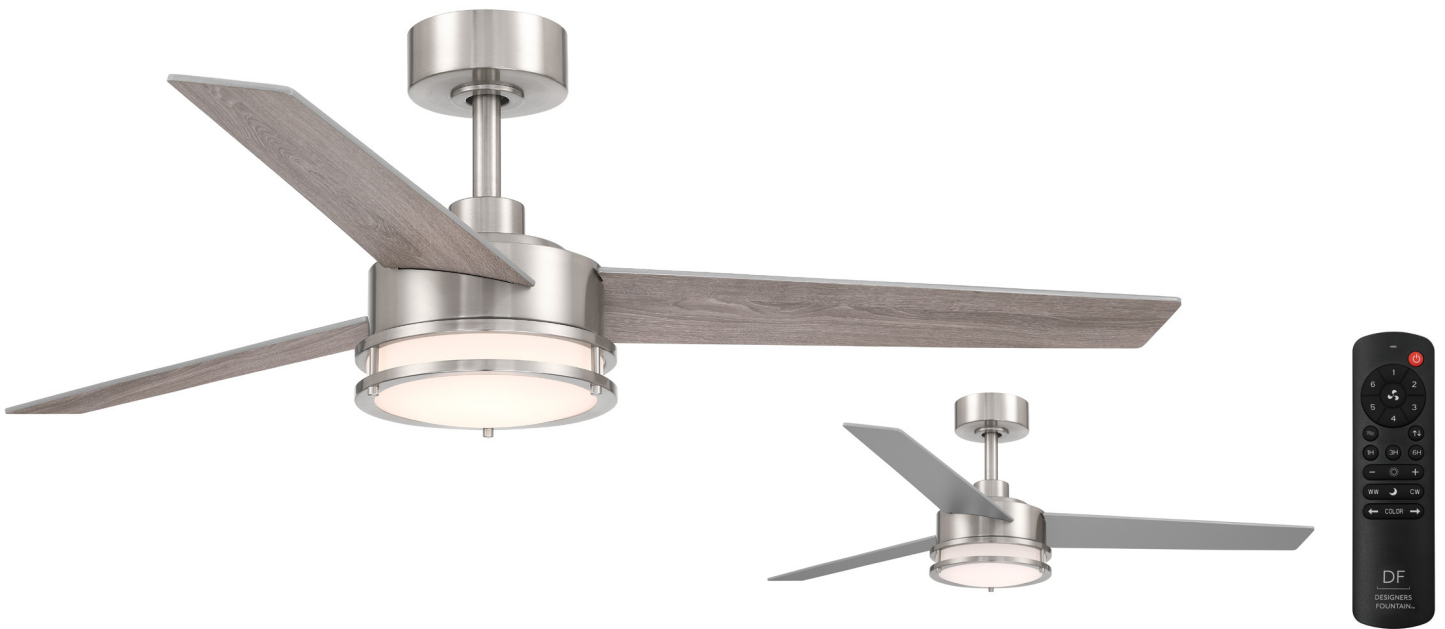

CASSINI SMART INDOOR/COVERED OUTDOOR CEILING FANS

FS-CSN52RGB-MB Matte Black finish with Sepia Brown blade finish | Inset Left: Matte Black blade finish, Inset Right: Included Remote Control

FEATURES

- Ceiling fan comes in three finishes: Matte Black (MB), Matte White (MW), and Brushed Nickel (BN)
- Reversible blades come with two finishes (see below)
- Max CFM of 3,678
- Recommended for 20' x 20' rooms or smaller
- Integrated LED with Tunable White (2200K–6500K) and Full-Spectrum RGB Colors
- Operate with the included remote control, voice, or the smart phone app
- Certified by ETL for damp indoor/covered outdoor areas

BLADE INFO

All blades constructed of plywood

FS-CSN52RGB-MB

- Blades finished in Matte Black and Sepia Brown

FS-CSN52RGB-MW

- Blades finished in Matte White and Blonde Maple

FS-CSN52RGB-BN

- Blades finished in Silver and Pearl Grey

SPECIFICATIONS

Dimensions	52" Diameter x 14.2" H
Motor Type	DC
Number of Blades	3
Fan Speeds	1 - 1,791 CFM @ 91 RPM 2 - 2,121 CFM @ 110 RPM 3 - 2,525 CFM @ 131 RPM 4 - 2,912 CFM @ 152 RPM 5 - 3,306 CFM @ 170 RPM 6 - 3,678 CFM @ 191 RPM
Operation Method	Remote Control, Voice, or App
LED Type	Smart Integrated
CCT	Tunable 2200K–6500K
Wattage	21.5W
Lumens	850 Lm
CRI	90+
Suggested Room Size	20' x 20' (400 ft ²) max

CASSINI SMART INDOOR/COVERED OUTDOOR CEILING FANS

FS-CSN52RGB-MW Matte White finish with Blonde Maple blade finish | Inset Left: Matte White blade finish, Inset Right: Included Remote Control

FS-CSN52RGB-BN Brushed Nickel finish with Pearl Grey blade finish | Inset Left: Silver blade finish, Inset Right: Included Remote Control